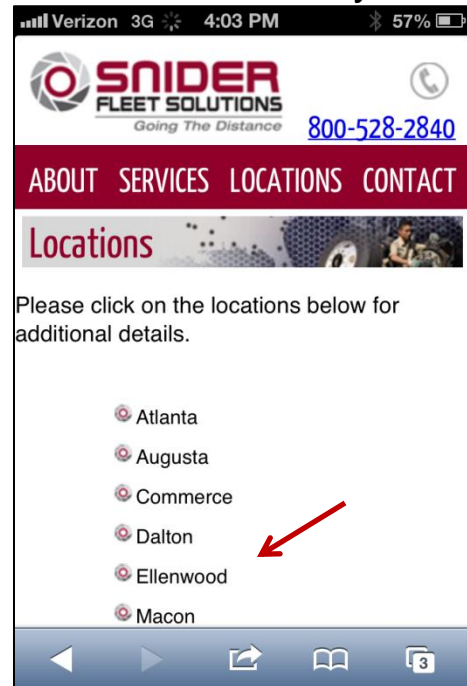

How to Find Us From Your Mobile Device

First -- Bookmark our website at www.sniderfleet.com

Go to LOCATIONS & choose a State >>

Then click on a city

Scroll down and you will find all the information you need including address, phone number, and turn by turn directions. You can even click & view a Google map.